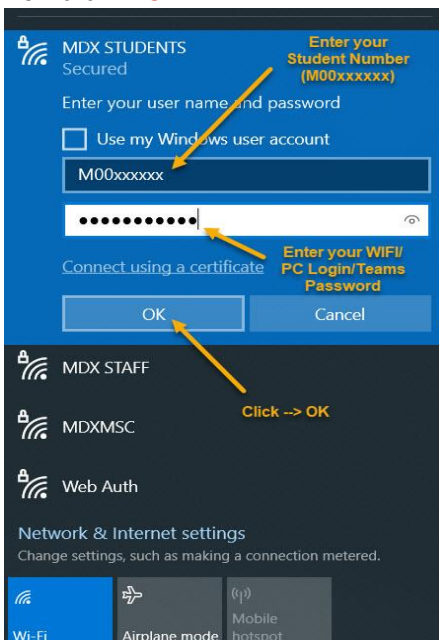

STEP3. Enter the credentials as following:

Username : **M00xxxxxx**
Password: <Dubai PC/WIFI/Teams Password>

Now click → **OK**