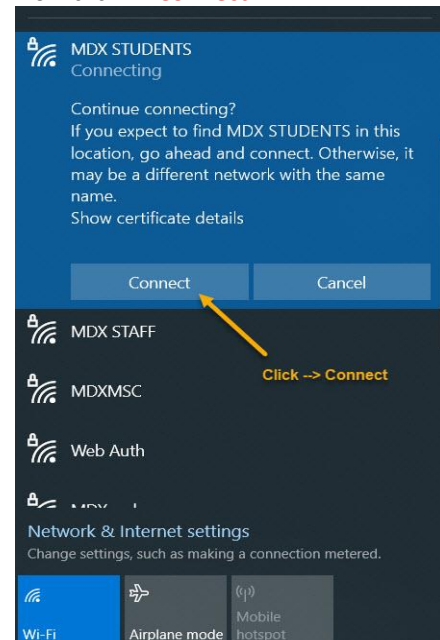

STEP4.

Now click → **Connect**